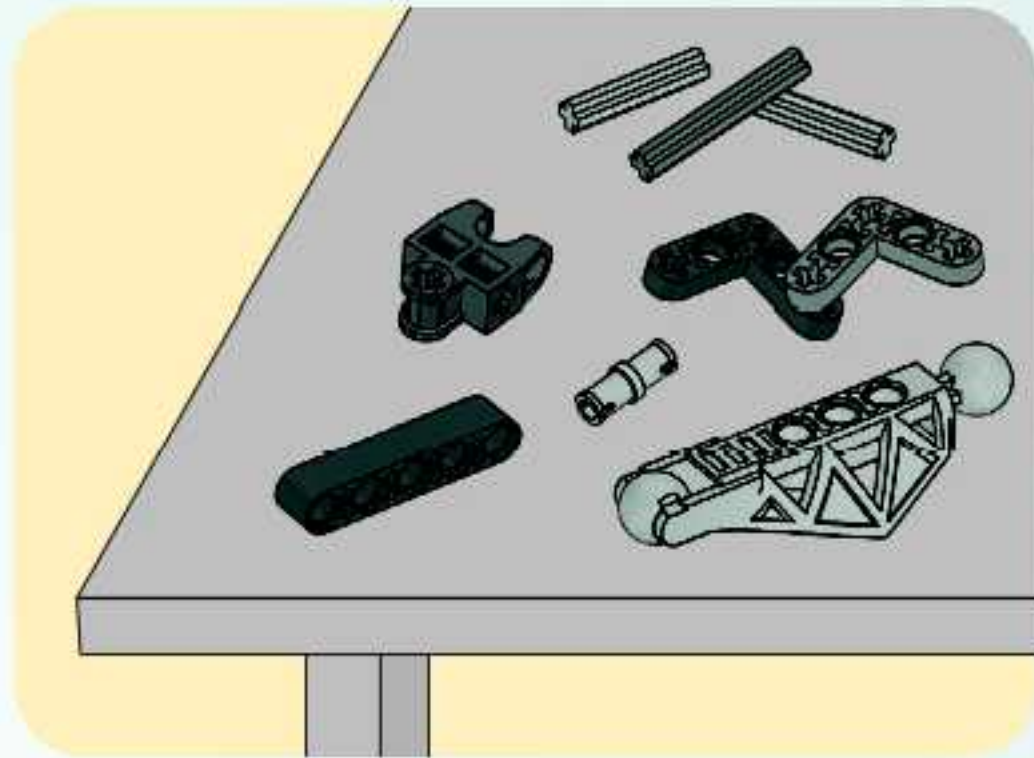

BIONICLE®

PHANTOKKA

WWW.BIONICLE.COM

POHATU
8687

WARNING: CHOKING HAZARD.
Toy contains small parts and a small ball.
Not for children under 3 years.

1

2

AVERTISSEMENT : RISQUE D'ÉTOUFFEMENT.